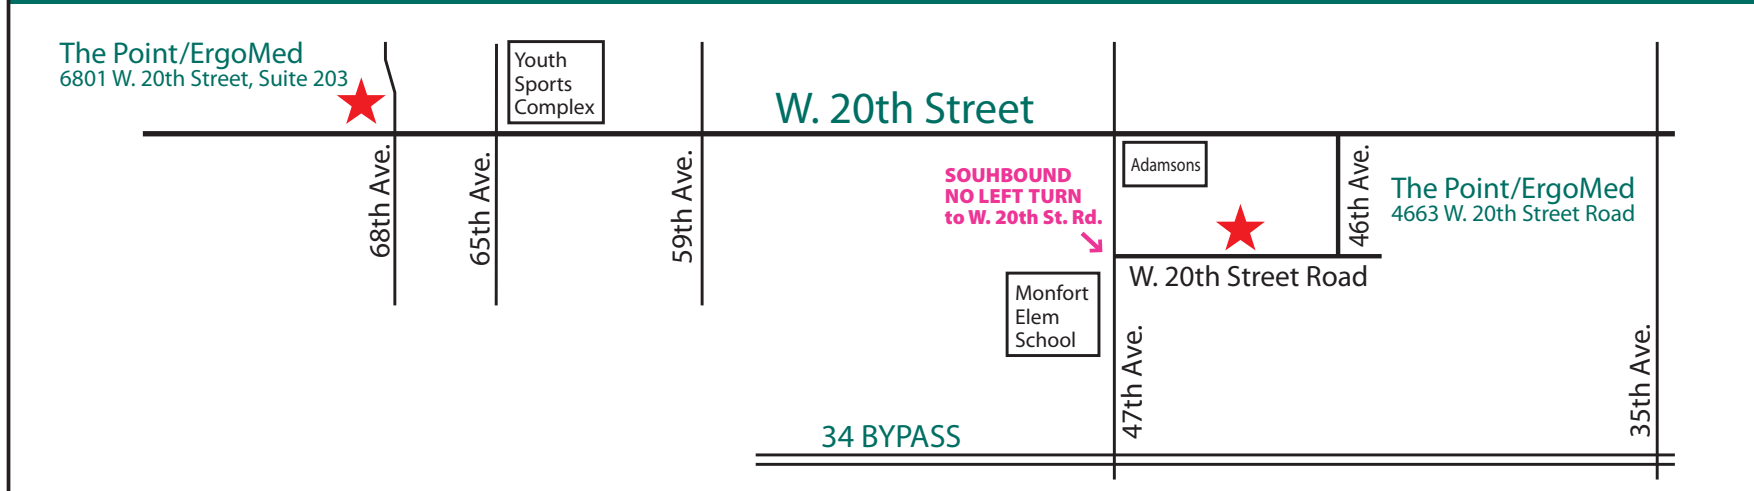

<b>GREELEY WEST</b>	<b>GREELEY MAIN</b>
6801 W. 20th Street Road • 970-339-5319	4463 W. 20th Street Road • 970-352-8762

<b>FORT COLLINS</b>	<b>DENVER</b>
1020 Luke Street, Suite B • 970-493-2998	6900 E. 47th Avenue Dr., Suite 150 • 303-920-1200